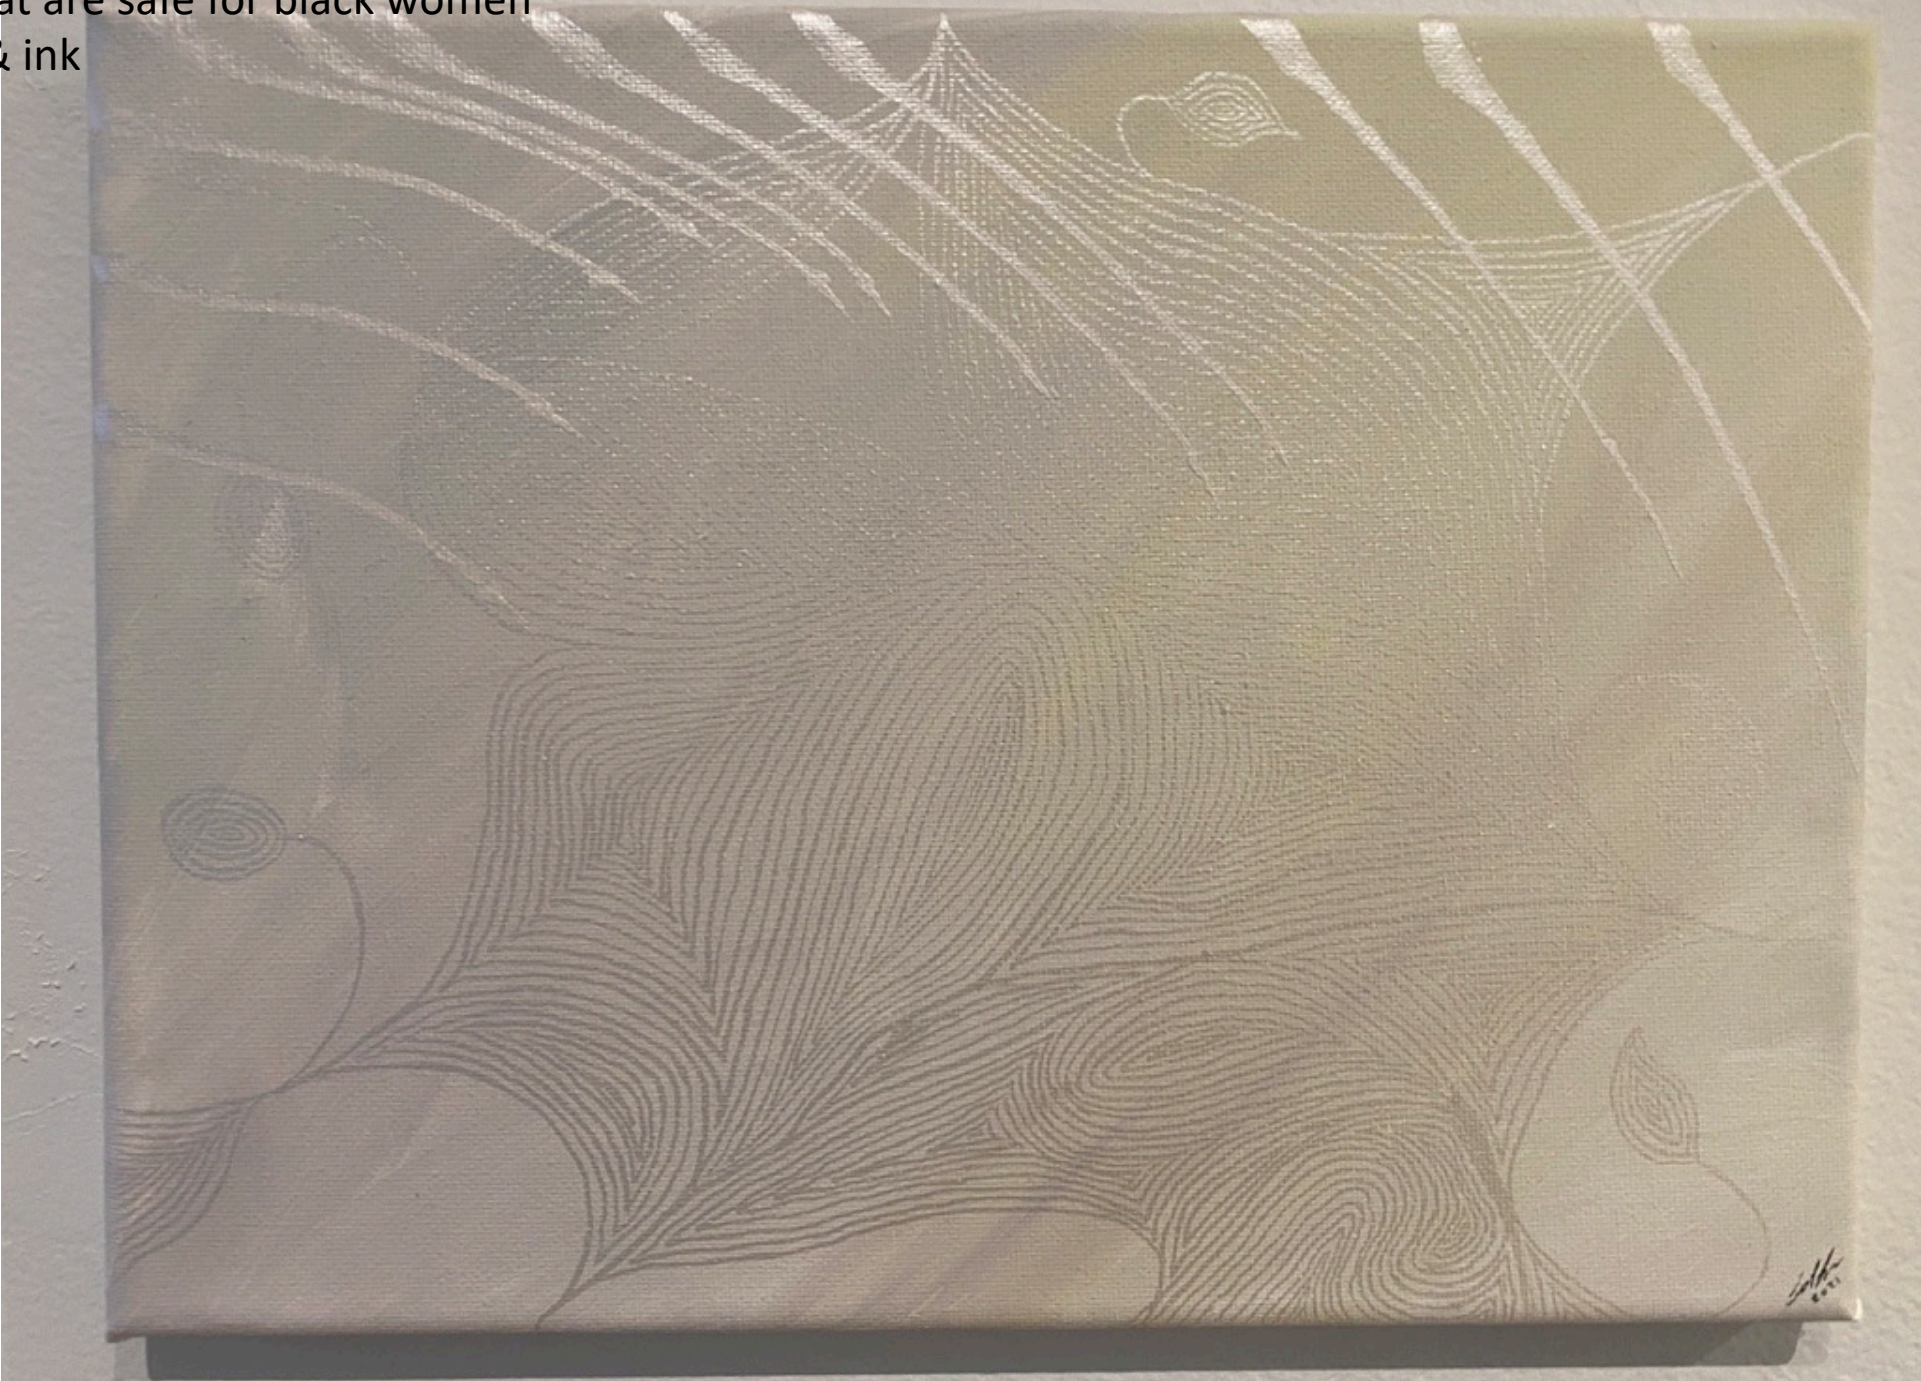

A white plate filled with cowrie shells and a metal pendant hanging from a rope. The pendant is a dark, ornate metal piece with a central diamond shape and intricate patterns. The background is a blue and yellow patterned fabric.

ONÈ RESPÈ (HONOR DIGNITY)

Artist Talk: Cindy L. Lys

IG @CindyLys

June 19th, 2021 @ 2pm CST

Riverside Arts Center + Freeark Gallery

the wall that got more justice than Breonna Taylor
18"x24" mixed media

list of places that are safe for black women
9"x12" acrylic & ink

VERDICT : Guilty on all counts
12"x16" paper, ink, 9m29s

BYSTANDER REFLECT : You gon let him kill that man in front of you?
12"x16" paper, ink, 9m29s

BYSTANDER REFLECT : He's human bro
12"x16" paper, ink, 9m29s