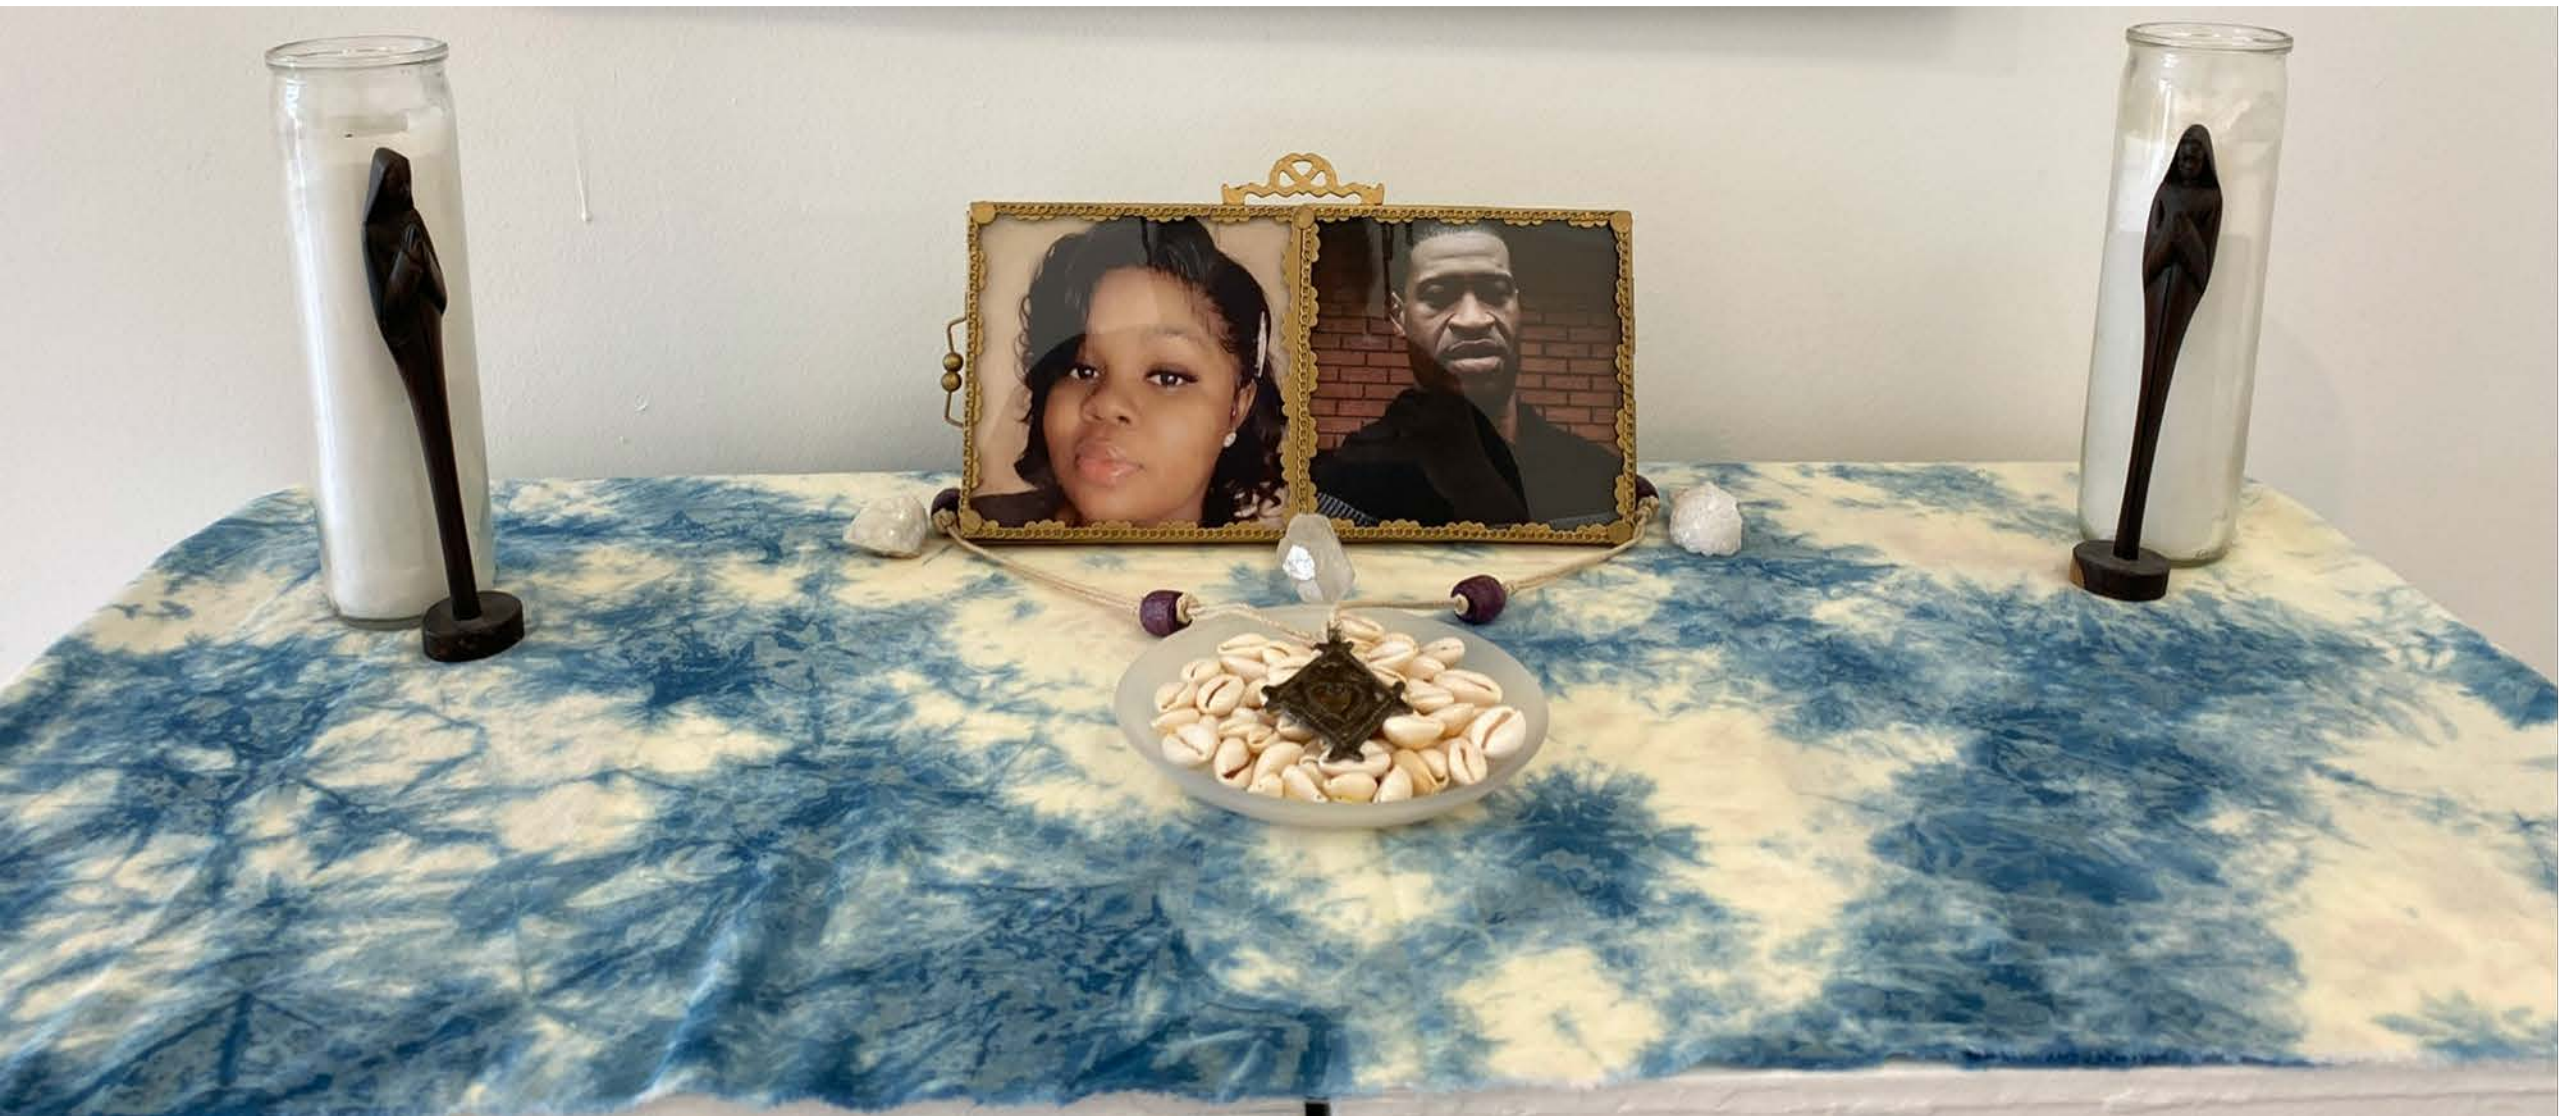

A white plate filled with cowrie shells and a metal pendant hanging from a rope. The pendant is a dark, ornate metal piece with a central diamond shape and intricate patterns. The background is a blue and yellow patterned fabric.

ONÈ RESPÈ (HONOR DIGNITY)

Artist Talk: Cindy L. Lys

IG @CindyLys

June 19th, 2021 @ 2pm CST

Riverside Arts Center + Freeark Gallery

the wall that got more justice than Breonna Taylor
18"x24" mixed media

list of places that are safe for black women
9"x12" acrylic & ink

VERDICT : Guilty on all counts
12"x16" paper, ink, 9m29s

BYSTANDER REFLECT : You gon let him kill that man in front of you?
12"x16" paper, ink, 9m29s

BYSTANDER REFLECT : He's human bro
12"x16" paper, ink, 9m29s

divine feminine
8.5" diameter mixed media

new life
10" diameter mixed media

treatment
60"x102" indigo on cotton

ascension
24"x24" mixed media

in terre / un terre
12"x15" mixed media

open the gate
30"dia x 12" mixed media