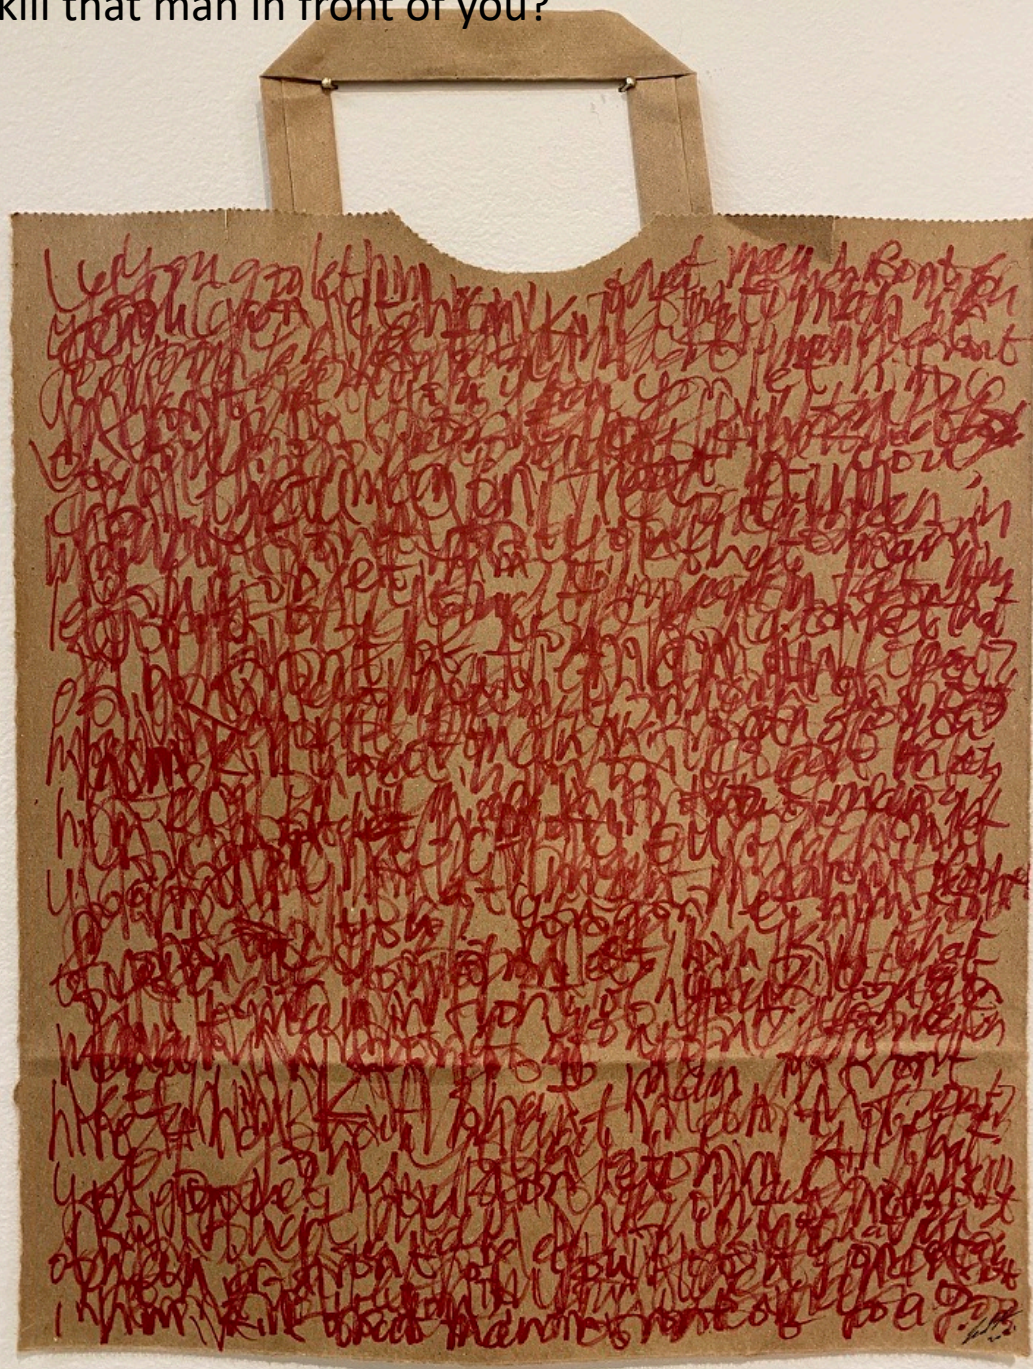

A white plate filled with cowrie shells and a metal pendant hanging from a rope. The pendant is a dark, ornate metal piece with a central diamond shape and intricate patterns. The background is a blue and yellow patterned fabric.

ONÈ RESPÈ (HONOR DIGNITY)

Artist Talk: Cindy L. Lys

IG @CindyLys

June 19th, 2021 @ 2pm CST

Riverside Arts Center + Freeark Gallery

the wall that got more justice than Breonna Taylor
18"x24" mixed media

list of places that are safe for black women
9"x12" acrylic & ink

protection spells
9"x12" mixed media

you've got the wrong house!
9"x12" mixed media

CHICAGO

POLICE

apologies to Anjanette Young
16"x45" mixed media

a gine
45"x21" mixed media

rasin sakre
24"x48" mixed media

VERDICT : Guilty on all counts
12"x16" paper, ink, 9m29s

BYSTANDER REFLECT : You gon let him kill that man in front of you?
12"x16" paper, ink, 9m29s

BYSTANDER REFLECT : He's human bro
12"x16" paper, ink, 9m29s